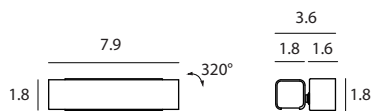

MUMU Wall

SLD-3981W
LED 5.7W (3000K, CRI 90, 400lm)
built-in non-dimmable driver
Shade rotatable

Materials : aluminum, wood
Color : matt black + walnut (wood cap)
/ matt white + beech (wood cap)

Measurement : inches