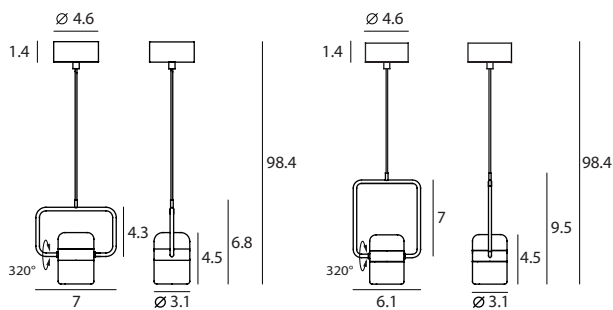

## LING 欄

LING is a harmonious mingle of minimalism and nostalgia design which is inspired by patterned metal-fence used to be built around balconies and windows in early Taiwan. The copper/ brass glow elegantly connects glass and metal shade. Through inner reflection of embedded LED light source, the adorable lamp impressively creates double ambience in one single fitting.

**LING Pendant H**  
 SLD-80PH  
 LED 1 x 6W  
 (3000K, CRI 90, 520lm)  
 Built-in dimmable driver  
 Shade rotatable  
 Black PVC wire

Materials : frosted glass, steel  
 Color : matt black + copper ring  
 Canopy : black

**LING Pendant V**  
 SLD-80PV  
 LED 1 x 6W  
 (3000K, CRI 90, 520lm)  
 Built-in dimmable driver  
 Shade rotatable  
 Black PVC wire

Materials : frosted glass, steel  
 Color : matt black + copper ring  
 Canopy : black

Measurement : inches

LING / 2