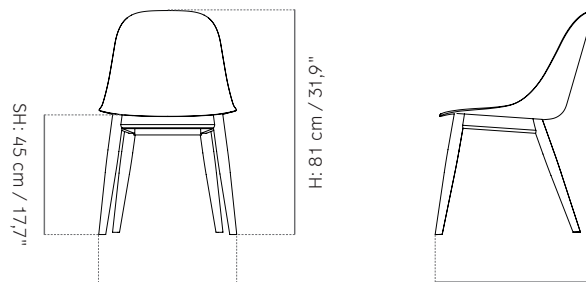

## Dimensions (cm / in)

Side Chair, Wood Base:

H: 81 cm / 31,9"

SH: 45 cm / 17,7"

D: 57 cm / 22,4"

W: 50 cm / 19,7"

Side C chair, Steel Base:

H: 81 cm / 31,9"

SH: 45 cm / 17,7"

D: 56 cm / 22"

W: 52,5 cm / 20,7"

You can also choose bases with bar- and counter-height that let you pull your favorite chair up to your favorite surface, whatever its height. Whether you love to eat, work and hang out at the countertop bar, or prefer the elevation of the high top, the new bar and counter versions invite you to pull right up.

## Technical Specifications

W: 50 cm / 19,7"

D: 57 cm / 22,4"

W: 52,5 cm / 20,7"

D: 56 cm / 22"