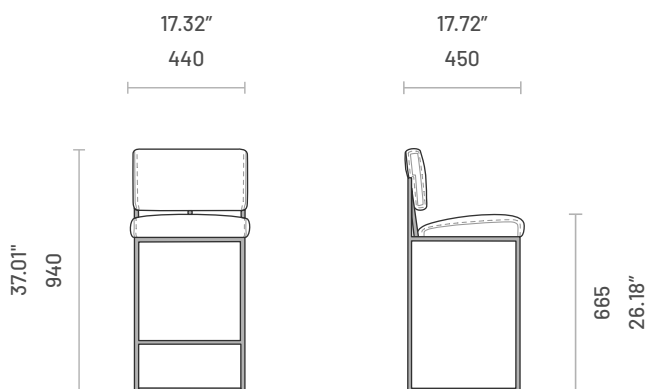

Gram

BAR & COUNTER CHAIR

Gram's geometrical and unexpected shapes are the perfect eye-catching option for any sophisticated project. The bar and counter chairs provide a very sober and comfortable experience as the metal structure aligned with the upholstered back and seat will make sure that geometrical shapes are very adaptable to any environment. The same attractive design can be found in a chair version so every room can have a special touch.

Specifications

Dimensions (Bar Chair)

Dimensions (Counter Chair)

Technical Information

Frame

Structure: Stainless Steel or Steel and MDF

Padding

Seat: 23kg/m³, 35kg/m³ polyurethane foam

COM Fabric and Leather Requirements

| Item | 1 | |
|---------------------------------------|---|---|
| | Fabric | Leather |
| Gram Counter Chair and Gram Bar Chair |  1.00 lm 3.28 ft |  2.00 m2 21.60 ft2 |

Packaging Information

| Item | Number of Packages | Packaging Dimensions | Packaging Weight | |
|-------------------------|--------------------|---|------------------|---------|
| Louise Bar Chair | 1 | Width: 580mm (22.83") Depth: 550mm (21.65") Height: 1170mm (46.06") Volume: 0.37m ³ (13.18ft ³) | 16.30kg | 35.93lb |
| Louise Counter Chair | 1 | Width: 560mm (22.05") Depth: 530mm (20.87") Height: 900mm (35.43") Volume: 0.26m ³ (9.43ft ³) | 14.00kg | 30.86lb |