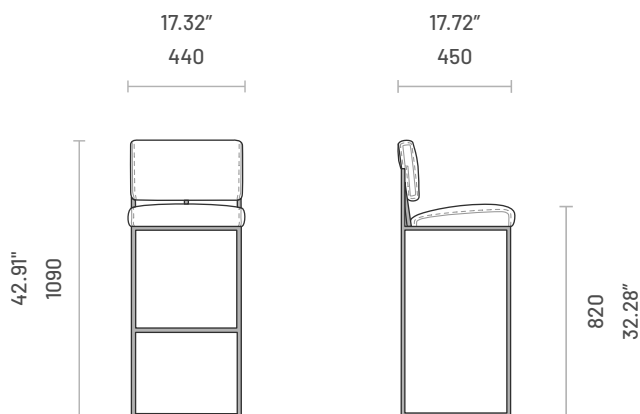

Gram

BAR & COUNTER CHAIR

Gram's geometrical and unexpected shapes are the perfect eye-catching option for any sophisticated project. The bar and counter chairs provide a very sober and comfortable experience as the metal structure aligned with the upholstered back and seat will make sure that geometrical shapes are very adaptable to any environment. The same attractive design can be found in a chair version so every room can have a special touch.

Specifications

Dimensions (Bar Chair)

Dimensions (Counter Chair)

Technical Information

Frame

Structure: Stainless Steel or Steel and MDF

Padding

Seat: 23kg/m³, 35kg/m³ polyurethane foam

COM Fabric and Leather Requirements

| Item | 1 | |
|---------------------------------------|---|---|
| | Fabric | Leather |
| Gram Counter Chair and Gram Bar Chair |  1.00 lm 3.28 ft |  2.00 m2 21.60 ft2 |

Packaging Information

| Item | Number of Packages | Packaging Dimensions | Packaging Weight | |
|-------------------------|--------------------|---|------------------|---------|
| Louise Bar Chair | 1 | Width: 580mm (22.83") Depth: 550mm (21.65") Height: 1170mm (46.06") Volume: 0.37m ³ (13.18ft ³) | 16.30kg | 35.93lb |
| Louise Counter Chair | 1 | Width: 560mm (22.05") Depth: 530mm (20.87") Height: 900mm (35.43") Volume: 0.26m ³ (9.43ft ³) | 14.00kg | 30.86lb |