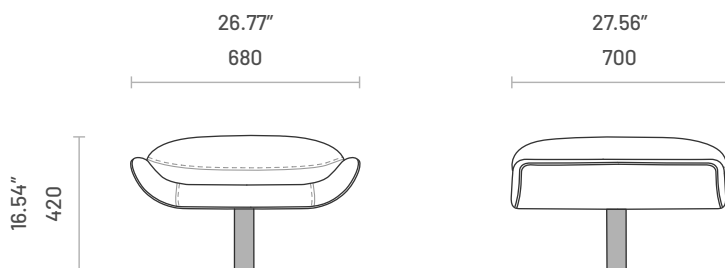

## ARMCHAIR & OTTOMAN

What a timeless design Elba armchair is! With an egg shape, this piece reveals generous shapes and a sleek look. The seat holds an extra padded pillow as well as the back. These two pillows provide maximum comfort. Elba armchair has an incredible feature: not only is the base a triangle shape handmade in stainless steel but it also swivels, so you can position where you want to face and play around a 360° base.

### Dimensions (Armchair)

### Dimensions (Ottoman)

## Packaging Information

Item	Number of Packages	Packaging Dimensions	Packaging Weight	
Armchair	1	Width: 950mm (37.40") Depth: 950mm (37.40") Height: 1070mm (42.13") Volume: 0.966m <sup>3</sup> (34.11ft <sup>3</sup> )	113.50kg	250.22lb
Ottoman	1	Width: 800mm (31.50") Depth: 800mm (31.50") Height: 520mm (20.47") Volume: 0.333m <sup>3</sup> (11.76ft <sup>3</sup> )	38.50kg	84.88lb