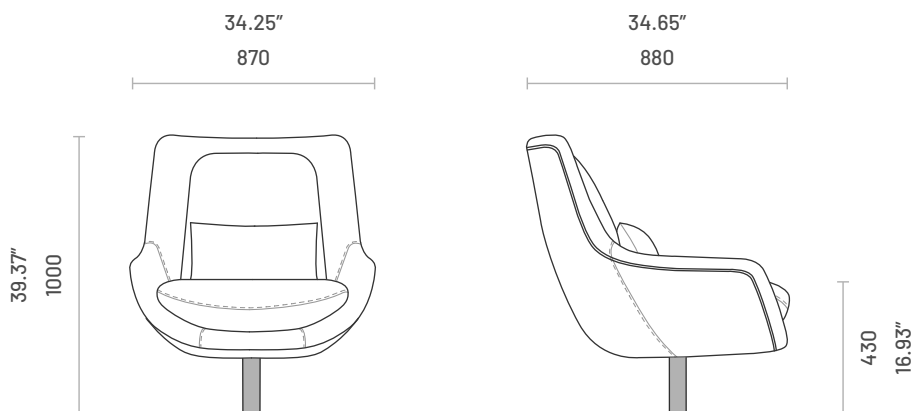

## ARMCHAIR & OTTOMAN

What a timeless design Elba armchair is! With an egg shape, this piece reveals generous shapes and a sleek look. The seat holds an extra padded pillow as well as the back. These two pillows provide maximum comfort. Elba armchair has an incredible feature: not only is the base a triangle shape handmade in stainless steel but it also swivels, so you can position where you want to face and play around a 360° base.

### Dimensions (Armchair)

### Dimensions (Ottoman)

## Packaging Information

Item	Number of Packages	Packaging Dimensions	Packaging Weight	
Armchair	1	Width: 950mm (37.40") Depth: 950mm (37.40") Height: 1070mm (42.13") Volume: 0.966m <sup>3</sup> (34.11ft <sup>3</sup> )	113.50kg	250.22lb
Ottoman	1	Width: 800mm (31.50") Depth: 800mm (31.50") Height: 520mm (20.47") Volume: 0.333m <sup>3</sup> (11.76ft <sup>3</sup> )	38.50kg	84.88lb