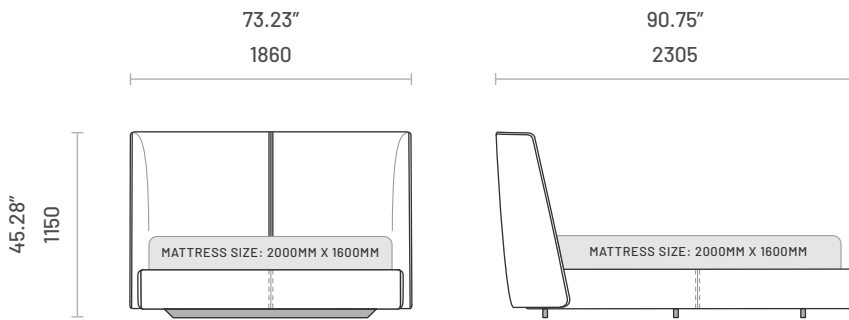

Specifications

Dimensions (EU Mattress: 2000mm x 1600mm)

Lift-up bedstead mechanism available upon request.
 Mattress and bedstead not included.

Dimensions (EU Mattress: 2000mm x 1800mm)

Lift-up bedstead mechanism available upon request.
 Mattress and bedstead not included.

Item	Number of Packages	Packaging Dimensions	Packaging Weight	
Headboard US Mattress (80" x 60" - Queen Size) Mattress and bedstead not included.	1	Width: 1920mm (75.59") Depth: 1220mm (48.03") Height: 420mm (16.54") Volume: 0.984m ³ (34.74ft ³)	89.00kg	196.21lb

Item	Number of Packages	Packaging Dimensions	Packaging Weight	
Bedbase (Side Panels) US Mattress (80" x 60" - Queen Size) Mattress and bedstead not included.	1	Width: 2250mm (88.58") Depth: 300mm (11.81") Height: 250mm (9.84") Volume: 0.169m ³ (5.959ft ³)	39.00kg	85.98lb

Item	Number of Packages	Packaging Dimensions	Packaging Weight	
Bedbase (Side Panels) US Mattress (80" x 76" - King Size) Mattress and bedstead not included.	1	Width: 2250mm (88.58") Depth: 300mm (11.81") Height: 250mm (9.84") Volume: 0.169m ³ (5.959ft ³)	39.00kg	85.98lb