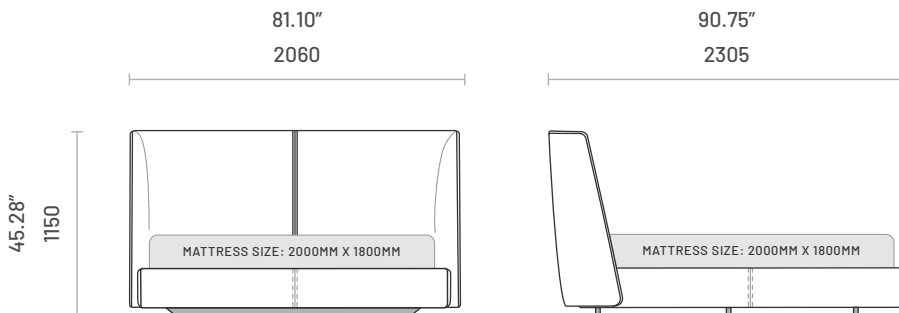

Specifications

Dimensions (EU Mattress: 2000mm x 1600mm)

Lift-up bedstead mechanism available upon request.
 Mattress and bedstead not included.

Dimensions (EU Mattress: 2000mm x 1800mm)

Lift-up bedstead mechanism available upon request.
 Mattress and bedstead not included.

Item	Number of Packages	Packaging Dimensions	Packaging Weight	
Headboard US Mattress (80" x 60" - Queen Size) Mattress and bedstead not included.	1	Width: 1920mm (75.59") Depth: 1220mm (48.03") Height: 420mm (16.54") Volume: 0.984m ³ (34.74ft ³)	89.00kg	196.21lb

Item	Number of Packages	Packaging Dimensions	Packaging Weight	
Bedbase (Side Panels) US Mattress (80" x 60" - Queen Size) Mattress and bedstead not included.	1	Width: 2250mm (88.58") Depth: 300mm (11.81") Height: 250mm (9.84") Volume: 0.169m ³ (5.959ft ³)	39.00kg	85.98lb

Item	Number of Packages	Packaging Dimensions	Packaging Weight	
Bedbase (Side Panels) US Mattress (80" x 76" - King Size) Mattress and bedstead not included.	1	Width: 2250mm (88.58") Depth: 300mm (11.81") Height: 250mm (9.84") Volume: 0.169m ³ (5.959ft ³)	39.00kg	85.98lb