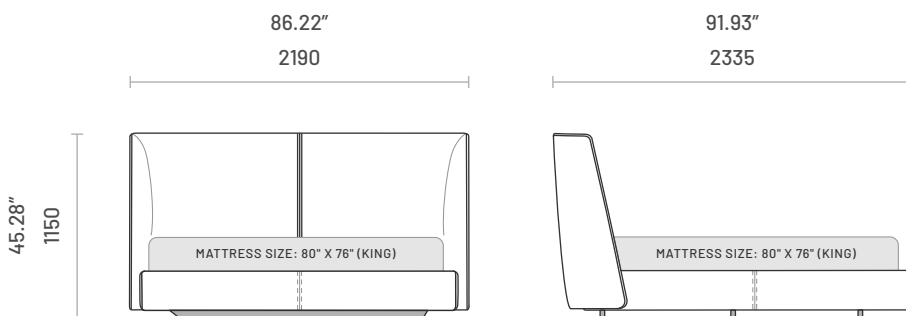

Lift-up bedstead mechanism available upon request.
Mattress and bedstead not included.

Dimensions (US Mattress: 80" x 76" - King Size)