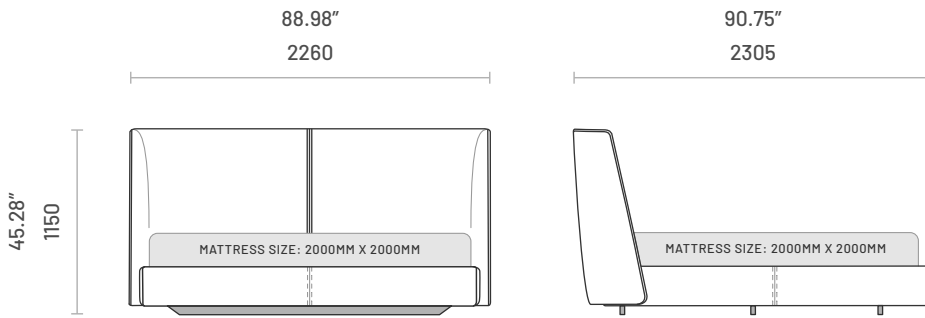

Specifications

Dimensions (EU Mattress: 2000mm x 1600mm)

Lift-up bedstead mechanism available upon request.
 Mattress and bedstead not included.

Dimensions (EU Mattress: 2000mm x 1800mm)

Lift-up bedstead mechanism available upon request.
 Mattress and bedstead not included.

Specifications

Dimensions (EU Mattress: 2000mm x 2000mm)

Lift-up bedstead mechanism available upon request.
Mattress and bedstead not included.

Dimensions (US Mattress: 80" x 60" - Queen Size)

Lift-up bedstead mechanism available upon request.
Mattress and bedstead not included.

Item	Number of Packages	Packaging Dimensions	Packaging Weight	
Headboard US Mattress (80" x 60" - Queen Size) Mattress and bedstead not included.	1	Width: 1920mm (75.59") Depth: 1220mm (48.03") Height: 420mm (16.54") Volume: 0.984m ³ (34.74ft ³)	89.00kg	196.21lb

Item	Number of Packages	Packaging Dimensions	Packaging Weight	
Bedbase (Side Panels) US Mattress (80" x 76" - King Size) Mattress and bedstead not included.	1	Width: 2250mm (88.58") Depth: 300mm (11.81") Height: 250mm (9.84") Volume: 0.169m ³ (5.959ft ³)	39.00kg	85.98lb