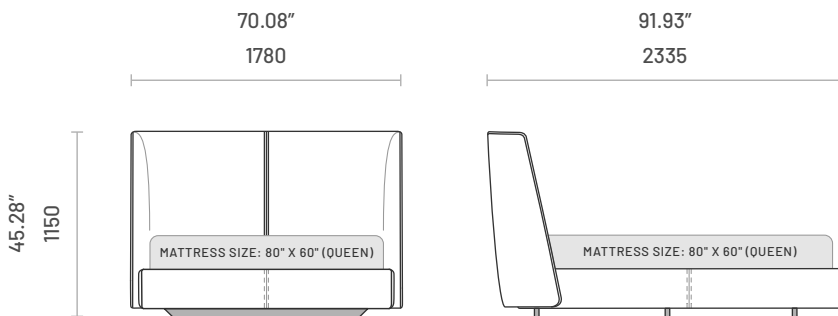

Specifications

Dimensions (EU Mattress: 2000mm x 1600mm)

Lift-up bedstead mechanism available upon request.
 Mattress and bedstead not included.

Dimensions (EU Mattress: 2000mm x 1800mm)

Lift-up bedstead mechanism available upon request.
 Mattress and bedstead not included.

Specifications

Dimensions (EU Mattress: 2000mm x 2000mm)

Lift-up bedstead mechanism available upon request.
Mattress and bedstead not included.

Dimensions (US Mattress: 80" x 60" - Queen Size)

Lift-up bedstead mechanism available upon request.
Mattress and bedstead not included.

Item	Number of Packages	Packaging Dimensions	Packaging Weight	
Headboard US Mattress (80" x 60" - Queen Size) Mattress and bedstead not included.	1	Width: 1920mm (75.59") Depth: 1220mm (48.03") Height: 420mm (16.54") Volume: 0.984m ³ (34.74ft ³)	89.00kg	196.21lb

Item	Number of Packages	Packaging Dimensions	Packaging Weight	
Bedbase (Side Panels) US Mattress (80" x 76" - King Size) Mattress and bedstead not included.	1	Width: 2250mm (88.58") Depth: 300mm (11.81") Height: 250mm (9.84") Volume: 0.169m ³ (5.959ft ³)	39.00kg	85.98lb