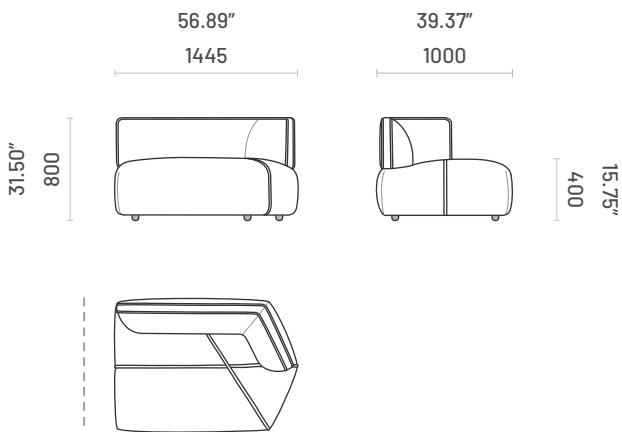

Disruption

MODULAR SOFA

Disruption is a modular sofa, fully upholstered, with minimalistic design and ergonomic proportions. This system includes settees in various sizes, from pouf to chaise longue, that can be combined to create different solutions. The seat is a high cushion and armrests can also be added by choosing the armchair version. Curvy and sophisticated, Disruption sofa creates cozy interiors with seductive lines.

Specifications

End Module with Armrest

End Module - Left Sided and Right Sided

Central Module

Central Module

Pouf Module

Pouf Central Module

Corner Module

Overview

Item	1	
Disruption - End Module with Armrest	Fabric  6.50 lm 21.33 ft	Leather  13.00 m2 140.40 ft2
Disruption - Central Module	Fabric  5.00 lm 16.40 ft	Leather  10.00 m2 108.00 ft2
Disruption - Pouf Module	Fabric  4.00 lm 13.12 ft	Leather  8.00 m2 86.40 ft2
Disruption - Corner Module	Fabric  5.50 lm 18.04 ft	Leather  11.00 m2 118.80 ft2
Disruption - Chaise Longue Module	Fabric  7.00 lm 22.97 ft	Leather  14.00 m2 151.20 ft2

Packaging Information

Item	Number of Packages	Packaging Dimensions	Packaging Weight	
End Module with Armrests	1	Width: 1600mm (62.99") Depth: 1100mm (43.31") Height: 900mm (35.43") Volume: 1.58m ³ (55.93ft ³)	55.00kg	121.25lb
Central Module	1	Width: 1100mm (43.31") Depth: 1100mm (43.31") Height: 880mm (34.65") Volume: 1.06m ³ (37.60ft ³)	40.50kg	89.28lb
Pouf Central Module	1	Width: 1100mm (43.31") Depth: 1100mm (43.31") Height: 450mm (17.72") Volume: 0.54m ³ (19.22ft ³)	28.50kg	62.83lb
Corner Module	1	Width: 1100mm (43.31") Depth: 1100mm (43.31") Height: 880mm (34.65") Volume: 1.06m ³ (37.60ft ³)	49.50kg	109.12lb
Chaise Longue Module	1	Width: 1100mm (43.31") Depth: 1900mm (74.80") Height: 900mm (35.43") Volume: 1.88m ³ (66.42ft ³)	64.50kg	142.19lb