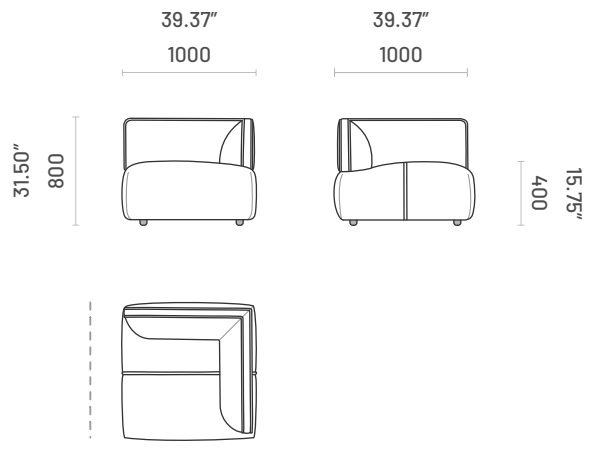

Specifications

End Module with Armrest

End Module - Left Sided and Right Sided

Central Module

Central Module

Pouf Module

Pouf Central Module

Corner Module

Corner Module

Chaise Longue Module

End Module - Left Sided and Right Sided

Technical Information

Frame

Structure: Solid pine wood, plywood and MDF

Feet: Plastic

Padding

Overview

Item	1	
Disruption - End Module with Armrest	Fabric  6.50 lm 21.33 ft	Leather  13.00 m2 140.40 ft2
Disruption - Central Module	Fabric  5.00 lm 16.40 ft	Leather  10.00 m2 108.00 ft2
Disruption - Pouf Module	Fabric  4.00 lm 13.12 ft	Leather  8.00 m2 86.40 ft2
Disruption - Corner Module	Fabric  5.50 lm 18.04 ft	Leather  11.00 m2 118.80 ft2
Disruption - Chaise Longue Module	Fabric  7.00 lm 22.97 ft	Leather  14.00 m2 151.20 ft2

Packaging Information

Item	Number of Packages	Packaging Dimensions	Packaging Weight	
End Module with Armrests	1	Width: 1600mm (62.99") Depth: 1100mm (43.31") Height: 900mm (35.43") Volume: 1.58m ³ (55.93ft ³)	55.00kg	121.25lb
Central Module	1	Width: 1100mm (43.31") Depth: 1100mm (43.31") Height: 880mm (34.65") Volume: 1.06m ³ (37.60ft ³)	40.50kg	89.28lb
Pouf Central Module	1	Width: 1100mm (43.31") Depth: 1100mm (43.31") Height: 450mm (17.72") Volume: 0.54m ³ (19.22ft ³)	28.50kg	62.83lb
Corner Module	1	Width: 1100mm (43.31") Depth: 1100mm (43.31") Height: 880mm (34.65") Volume: 1.06m ³ (37.60ft ³)	49.50kg	109.12lb
Chaise Longue Module	1	Width: 1100mm (43.31") Depth: 1900mm (74.80") Height: 900mm (35.43") Volume: 1.88m ³ (66.42ft ³)	64.50kg	142.19lb