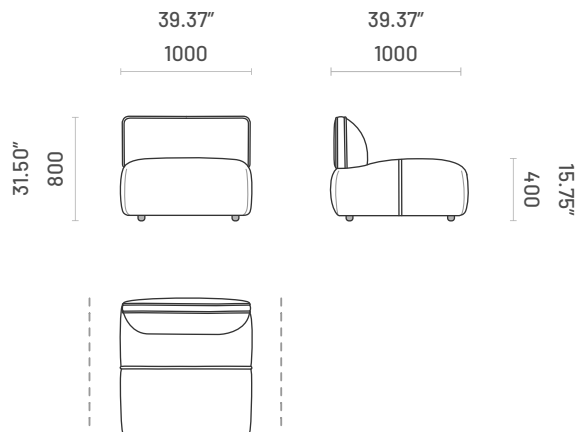

Specifications

End Module with Armrest

End Module - Left Sided and Right Sided

Central Module

Central Module

Pouf Module

Pouf Central Module

Corner Module

Corner Module

Chaise Longue Module

End Module - Left Sided and Right Sided

Technical Information

Frame

Structure: Solid pine wood, plywood and MDF

Feet: Plastic

Padding

Overview

Item	1	
Disruption - End Module with Armrest	Fabric  6.50 lm 21.33 ft	Leather  13.00 m2 140.40 ft2
Disruption - Central Module	Fabric  5.00 lm 16.40 ft	Leather  10.00 m2 108.00 ft2
Disruption - Pouf Module	Fabric  4.00 lm 13.12 ft	Leather  8.00 m2 86.40 ft2
Disruption - Corner Module	Fabric  5.50 lm 18.04 ft	Leather  11.00 m2 118.80 ft2
Disruption - Chaise Longue Module	Fabric  7.00 lm 22.97 ft	Leather  14.00 m2 151.20 ft2

Packaging Information

Item	Number of Packages	Packaging Dimensions	Packaging Weight	
End Module with Armrests	1	Width: 1600mm (62.99") Depth: 1100mm (43.31") Height: 900mm (35.43") Volume: 1.58m ³ (55.93ft ³)	55.00kg	121.25lb
Central Module	1	Width: 1100mm (43.31") Depth: 1100mm (43.31") Height: 880mm (34.65") Volume: 1.06m ³ (37.60ft ³)	40.50kg	89.28lb
Pouf Central Module	1	Width: 1100mm (43.31") Depth: 1100mm (43.31") Height: 450mm (17.72") Volume: 0.54m ³ (19.22ft ³)	28.50kg	62.83lb
Corner Module	1	Width: 1100mm (43.31") Depth: 1100mm (43.31") Height: 880mm (34.65") Volume: 1.06m ³ (37.60ft ³)	49.50kg	109.12lb
Chaise Longue Module	1	Width: 1100mm (43.31") Depth: 1900mm (74.80") Height: 900mm (35.43") Volume: 1.88m ³ (66.42ft ³)	64.50kg	142.19lb