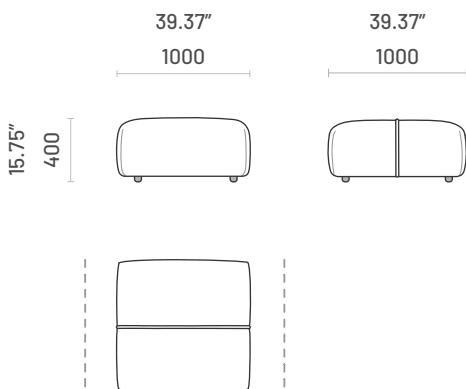

Specifications

End Module with Armrest

End Module - Left Sided and Right Sided

Central Module

Central Module

Pouf Module

Pouf Central Module

Corner Module

Corner Module

Chaise Longue Module

End Module - Left Sided and Right Sided

Technical Information

Frame

Structure: Solid pine wood, plywood and MDF

Feet: Plastic

Padding

Overview

Item	1	
Disruption - End Module with Armrest	Fabric  6.50 lm 21.33 ft	Leather  13.00 m2 140.40 ft2
Disruption - Central Module	Fabric  5.00 lm 16.40 ft	Leather  10.00 m2 108.00 ft2
Disruption - Pouf Module	Fabric  4.00 lm 13.12 ft	Leather  8.00 m2 86.40 ft2
Disruption - Corner Module	Fabric  5.50 lm 18.04 ft	Leather  11.00 m2 118.80 ft2
Disruption - Chaise Longue Module	Fabric  7.00 lm 22.97 ft	Leather  14.00 m2 151.20 ft2

Packaging Information

Item	Number of Packages	Packaging Dimensions	Packaging Weight	
End Module with Armrests	1	Width: 1600mm (62.99") Depth: 1100mm (43.31") Height: 900mm (35.43") Volume: 1.58m ³ (55.93ft ³)	55.00kg	121.25lb
Central Module	1	Width: 1100mm (43.31") Depth: 1100mm (43.31") Height: 880mm (34.65") Volume: 1.06m ³ (37.60ft ³)	40.50kg	89.28lb
Pouf Central Module	1	Width: 1100mm (43.31") Depth: 1100mm (43.31") Height: 450mm (17.72") Volume: 0.54m ³ (19.22ft ³)	28.50kg	62.83lb
Corner Module	1	Width: 1100mm (43.31") Depth: 1100mm (43.31") Height: 880mm (34.65") Volume: 1.06m ³ (37.60ft ³)	49.50kg	109.12lb
Chaise Longue Module	1	Width: 1100mm (43.31") Depth: 1900mm (74.80") Height: 900mm (35.43") Volume: 1.88m ³ (66.42ft ³)	64.50kg	142.19lb