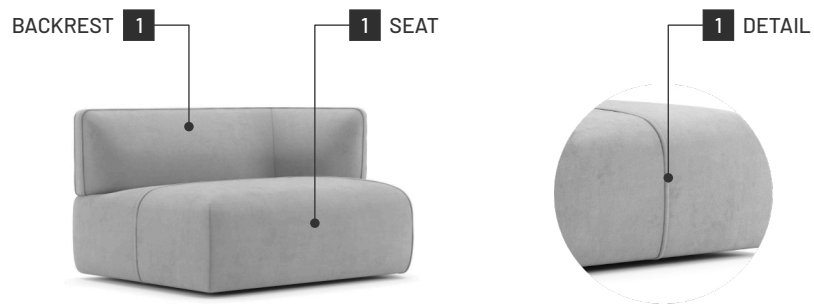

Materials and Finishes

Overview

Available Finishes

	1
Fabrics	
Aldan	●
Arno	●
Astoria	●
Avalon	●
Bergen	●
Brampton	●
Clarence	●
Columbia	●
Devon	●
Galway	●
Helmand	●
Hudson	●
Osaka	●
Provence	●
Synthetic Leathers	
Rupert	●
Natural Leathers	
Albany	—
Aspen	●
Dover	●