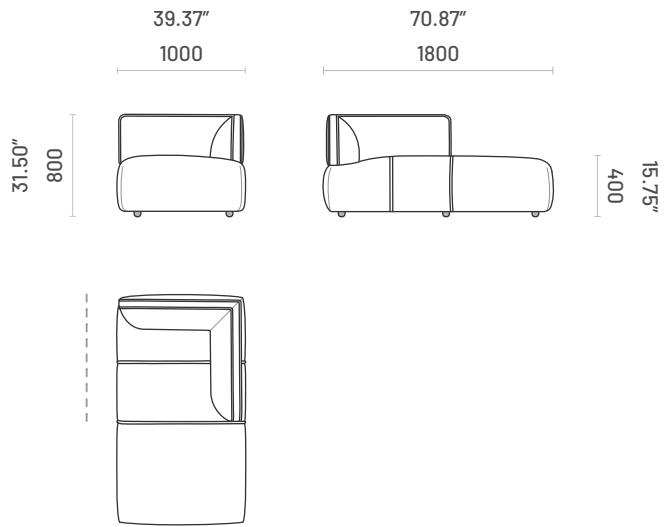

Specifications

End Module with Armrest

End Module - Left Sided and Right Sided

Central Module

Central Module

Pouf Module

Pouf Central Module

Corner Module

Corner Module

Chaise Longue Module

End Module - Left Sided and Right Sided

Technical Information

Frame

Structure: Solid pine wood, plywood and MDF

Feet: Plastic

Padding

Overview

Item	1	
Disruption - End Module with Armrest	Fabric  6.50 lm 21.33 ft	Leather  13.00 m2 140.40 ft2
Disruption - Central Module	Fabric  5.00 lm 16.40 ft	Leather  10.00 m2 108.00 ft2
Disruption - Pouf Module	Fabric  4.00 lm 13.12 ft	Leather  8.00 m2 86.40 ft2
Disruption - Corner Module	Fabric  5.50 lm 18.04 ft	Leather  11.00 m2 118.80 ft2
Disruption - Chaise Longue Module	Fabric  7.00 lm 22.97 ft	Leather  14.00 m2 151.20 ft2

Packaging Information

Item	Number of Packages	Packaging Dimensions	Packaging Weight	
End Module with Armrests	1	Width: 1600mm (62.99") Depth: 1100mm (43.31") Height: 900mm (35.43") Volume: 1.58m ³ (55.93ft ³)	55.00kg	121.25lb
Central Module	1	Width: 1100mm (43.31") Depth: 1100mm (43.31") Height: 880mm (34.65") Volume: 1.06m ³ (37.60ft ³)	40.50kg	89.28lb
Pouf Central Module	1	Width: 1100mm (43.31") Depth: 1100mm (43.31") Height: 450mm (17.72") Volume: 0.54m ³ (19.22ft ³)	28.50kg	62.83lb
Corner Module	1	Width: 1100mm (43.31") Depth: 1100mm (43.31") Height: 880mm (34.65") Volume: 1.06m ³ (37.60ft ³)	49.50kg	109.12lb
Chaise Longue Module	1	Width: 1100mm (43.31") Depth: 1900mm (74.80") Height: 900mm (35.43") Volume: 1.88m ³ (66.42ft ³)	64.50kg	142.19lb