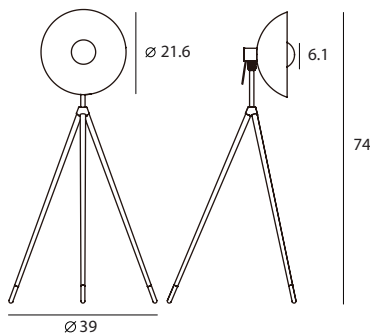

APOLLO / 1

APOLLO 阿波羅

The simple yet eye-catching APOLLO aims to make a big impression in space. The huge shade embraces and sheds the light at the same time, while the LED module is integrated behind the metal cap, preventing the light from being visible and causing glare. This collection comes available in pendant and floor lamp variations. The floor lamp is married with wooden tripods along with a touch-dimmer device, allowing users to enjoy flexible modes similar to the idiosyncrasies found in natural light.

APOLLO Floor
 SLD-3655MFTE
 LED17W (2700K, CRI90, 1360lm)
 Adaptor driver
 Touch dimmer
 Shade rotatable
 Black textile cord

Materials : aluminum, wood
 Color : matt black + copper cap +
 wood tripod

APOLLO F
 UNIT: cd
 AVERAGE BEAM ANGLE (50%) : 91.1 DEG

Measurement : inches

APOLLO / 2