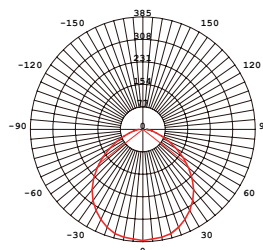

APOLLO Floor
 SLD-3655MFTE
 LED17W (2700K, CRI90, 1360lm)
 Adaptor driver
 Touch dimmer
 Shade rotatable
 Black textile cord

Materials : aluminum, wood
 Color : matt black + copper cap +
 wood tripod

APOLLO F
 UNIT: cd
 AVERAGE BEAM ANGLE (50%) : 91.1 DEG

Measurement : inches

APOLLO / 2